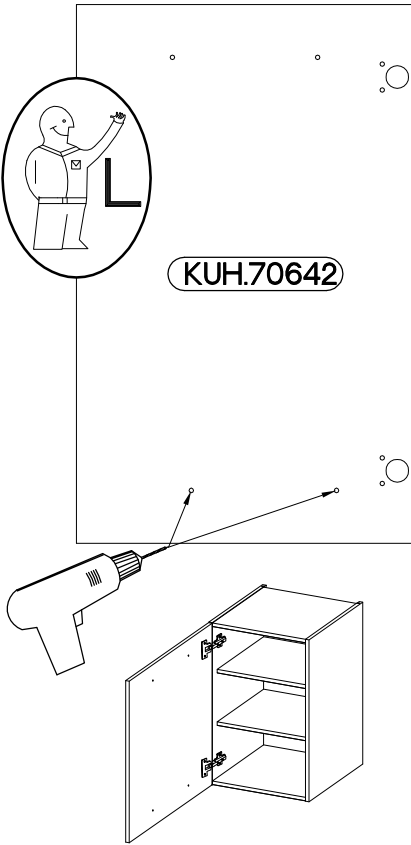

ISM-KUH-02157

1

†8x30mm  A 8	†4.0x30mm  P8 4	 K 2
---	--	--

2

6,4 x 50mm

B

4

O

6,4 x 50mm

B

4

O

1

E1

4

E1

6

7

8

LEFT

RIGHT

9

+35/0mm  HG 2	+3.5x13mm  P5 4
---	---

VARIANT HIGH GLOSS

L=192mm	M4x22mm
	
S	U
1	2