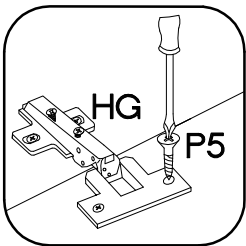

ISM-KUH-02157

1

†8x30mm  A 8	†4.0x30mm  P8 4	 K 2
---	--	--

2

6,4 x 50mm

B

4

O

6,4 x 50mm

B

4

O

1

E1

4

E1

6

7

8

LEFT

RIGHT

9

+35/0mm  HG 2	+3.5x13mm  P5 4
---	---

VARIANT HIGH GLOSS

L=192mm	M4x22mm
	
S	U
1	2